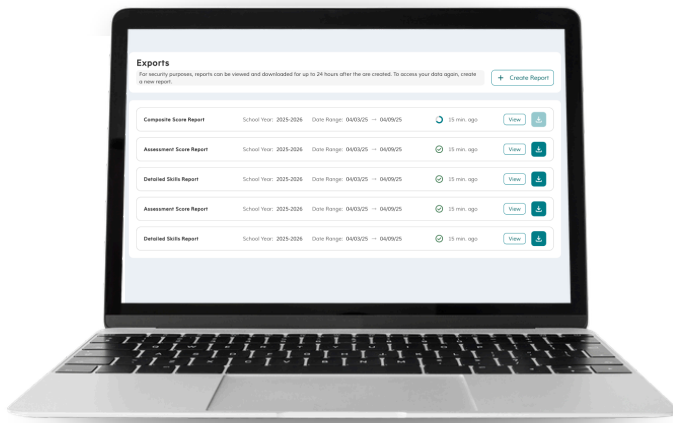

Insights at a glance

School and district leaders need complete visibility over their student data to drive impactful literacy initiatives. The Admin Data Export Tool enables you to analyze, archive, and act on performance insights, without relying on manual exports or support tickets.